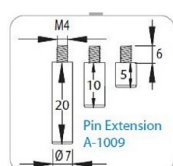

PRODUCT SHEET

Description:

Push Button Lock 1003, $\varnothing 19 \times 23 \text{ mm}$, NPL, CK SISO

Item number:

14.03.030-2

Units	Box	Carton	HS Code	Barcode
Pcs.	12	240	8301300000	
				5704866034517

EXTRA ACCESSORIES